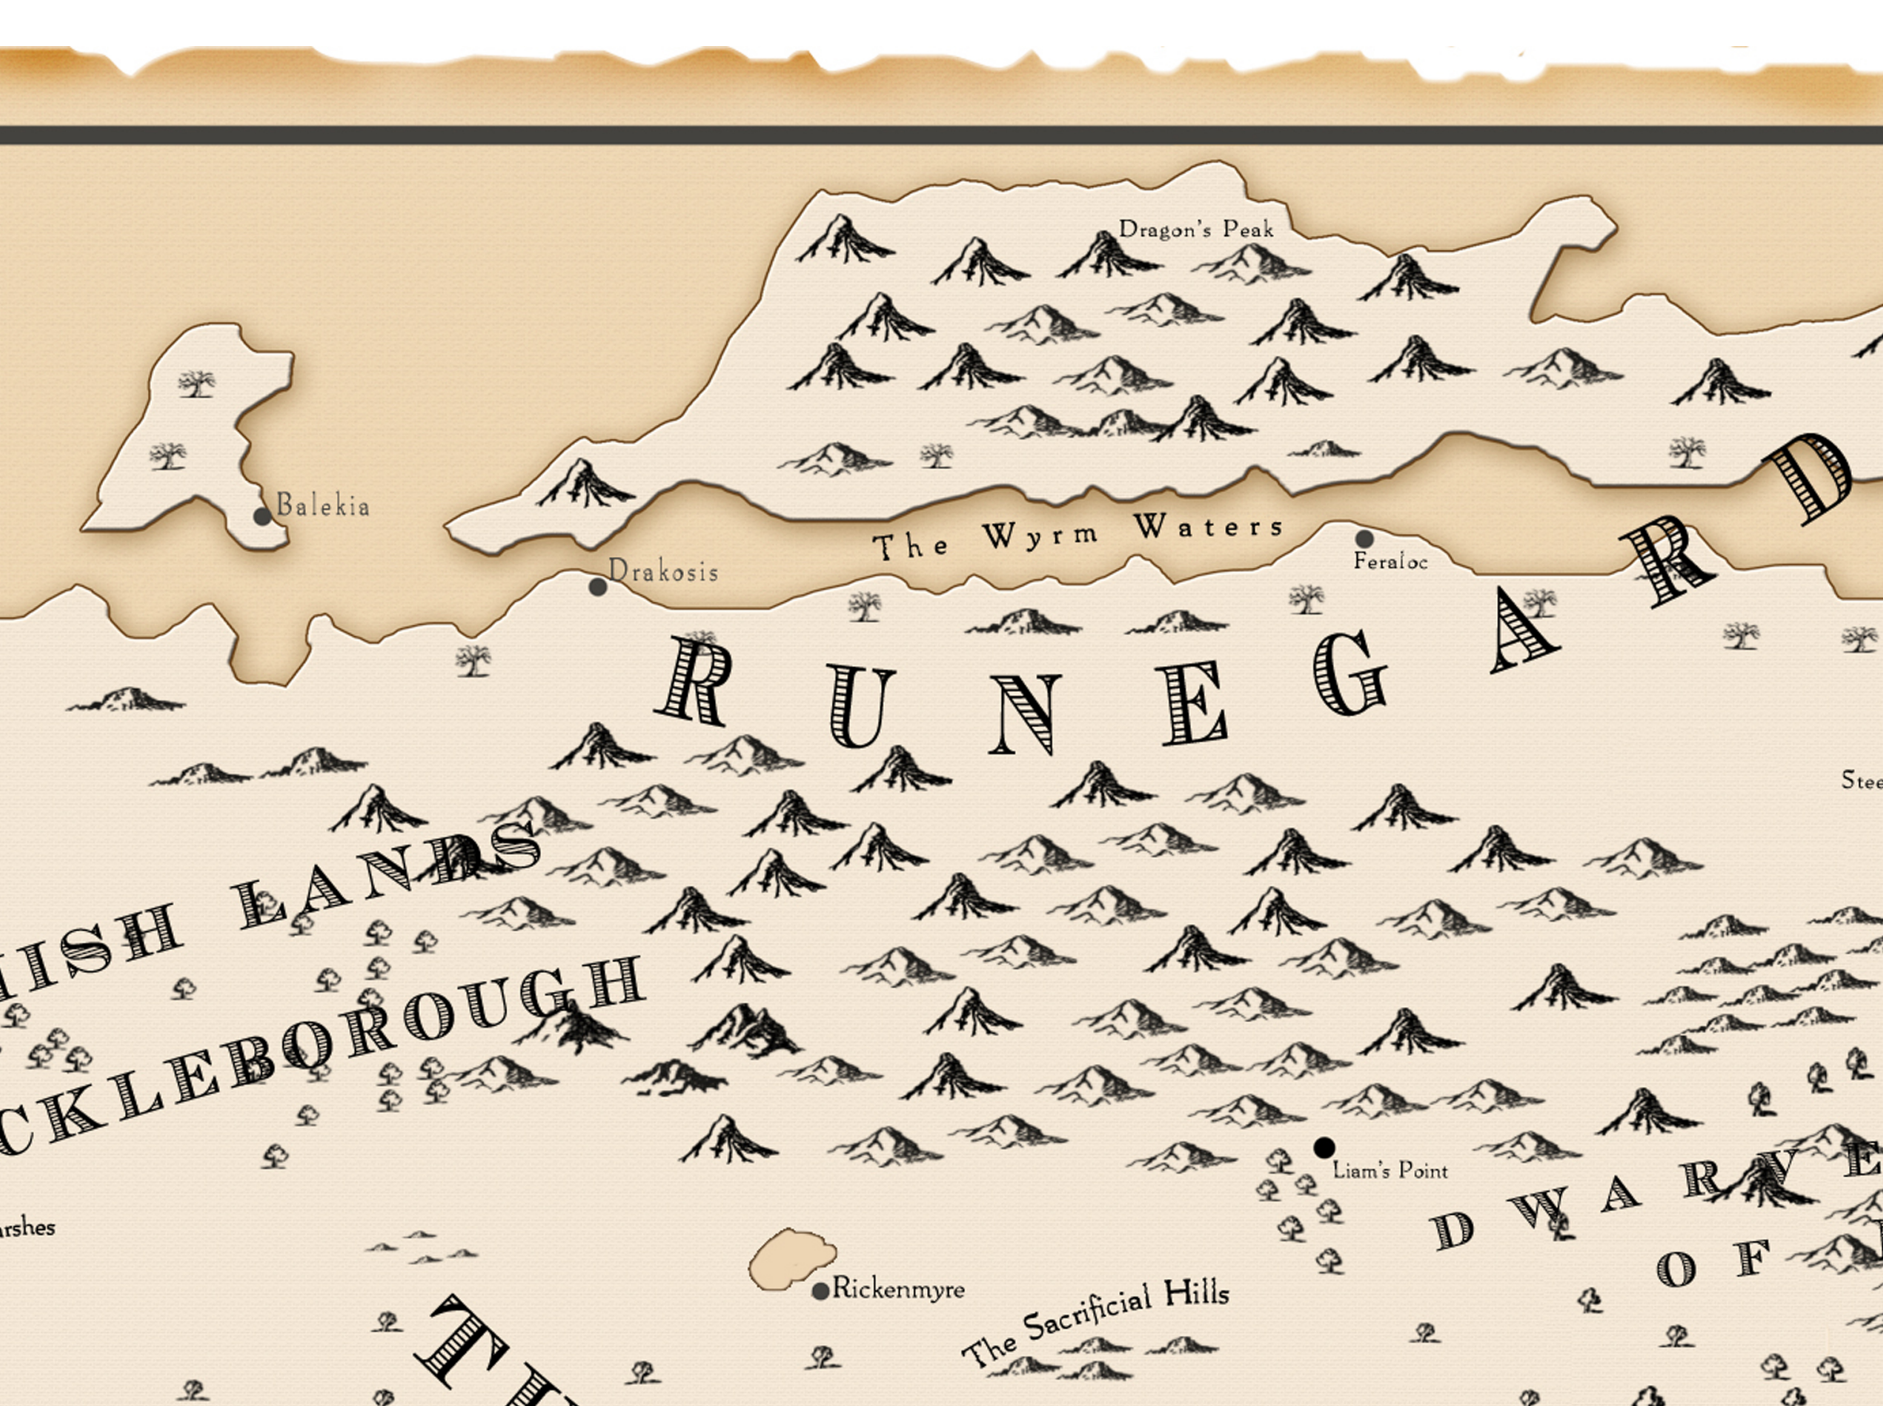

Being a Map of
The Realm of
ELDERYN

one inch = 750 miles

E L V E N
T O M B
S E A

● Port City of
Sha-lith

THE GNOMIS
OF THE ECK

The Dry Marshes

Dragon's Peak

Balekia

Drakosis

The Wurm Waters

Feraloc

R U N E G A R D

ISH LANDS
CKLEBOROUGH

Liam's Point

Rickenmyre

The Sacrificial Hills

D W A R V E S
O F

Steelhart ●

EN KINGDOM
ERBEREK

Erberek Citadel

Being a Map of
The Realm of
E L D E R Y N

one inch = 750 miles

THE

RICKENMYRE

EDDOR

Feidol

Retribution

Gaedol

Candlekeep

The Rickenmyre Plains

The Witch's Bay

Farwen